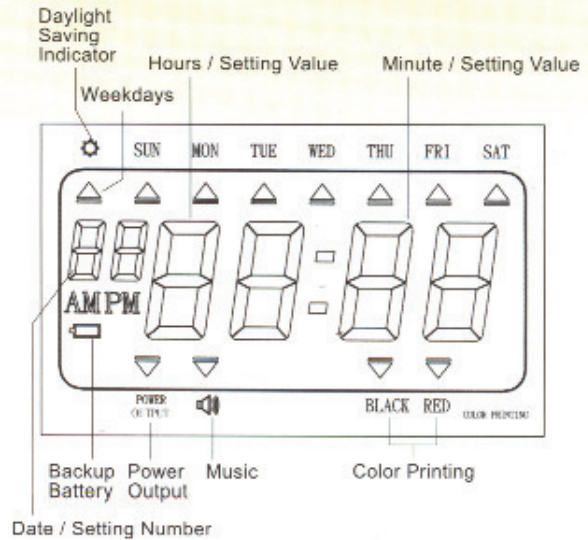

ELECTRONIC TIME RECORDER

Quartz crystal, accurate time keeping

Timemaster

TM900

- Perpetual calendar, automatically adjusts for daylight saving time.
- 2 color printing, highlights tardiness and early departure processing.
- Standard 6 columns grid with automatic column or manual shift.

COMPACT

PERFORMANCE

RELIABILITY

Timemaster TM900

• Quartz crystal, accurate time keeping.

■ Liquid Crystal Display ■

MODEL	TM900	TM920
TWO COLORS	⊙	⊙
MUSIC/OUTPUT	⊙	⊙
BACKUP BATTERY		⊙
BACK LIT DISPLAY	OPTIONAL	OPTIONAL

SPECIFICATION

POWER RATING	110-120V (or 220-240V) (refer to the indication on the label of each machine)
AMP	0.22Amp
DIMENSION	10.5 X 19 X 22.5 cm ³ (D x W x H)
WEIGHT	2.0 KGS
AMBIENT	0°C-40°C
CONDITION	10-80% RH
STANDARD TIME CARD	86mmx189mm(WxL)